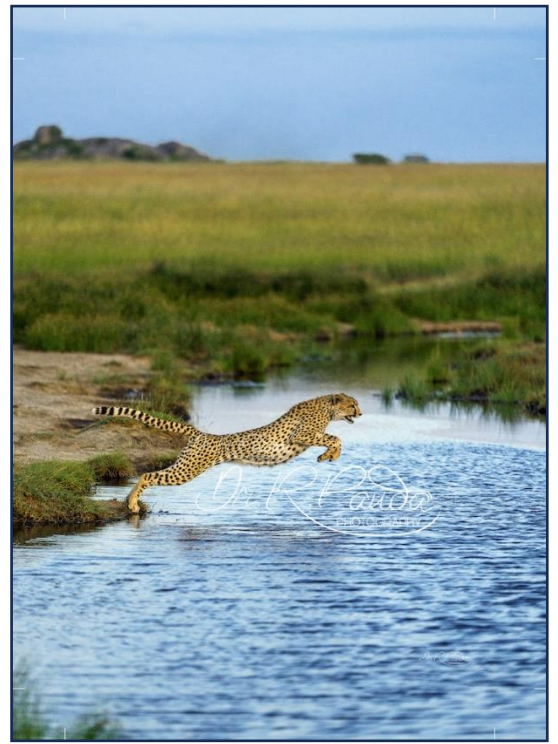

AF-8
Dikdik rim light – NIGHT
34" x 42"
₹35,000/-

AF-9
Hyena back light – NIGHT
30" x 42"
₹35,000/-

AF-14
Zebra pair at water – NIGHT
30" x 42"
₹50,000/-

AF-27
Tusker dusting
30" x 42"
₹75,000/-

AF-31
Close up of 2 lions in Ficus tree
30" x 42"
₹35,000/-

AF-59
Abstract antelope
24" x 34"
₹35,000/-

AF-41
Leopard running down a tree
30" x 42"
₹45,000/-

AF-42
Cheetah leaping across water
30" x 42"
₹60,000/-

AF-45
Giraffe high-key
24" x 34"
₹25,000/-

AF-55
Giraffe - rear, walking amid trees
30" x 36"
₹35,000/-