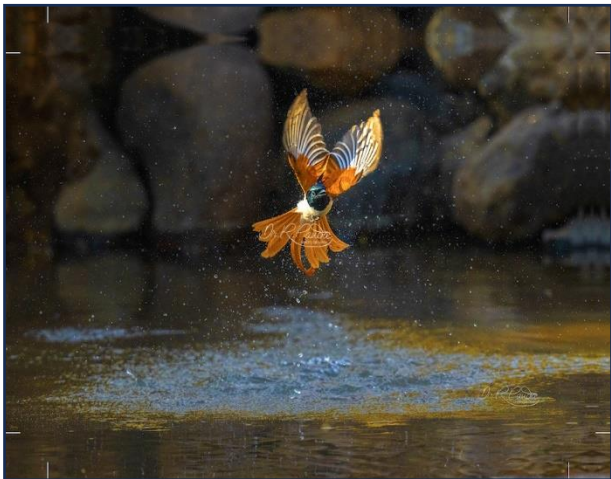

28" x 36"

₹30,000/-

IN-22
Asiatic Lion
30" x 42"
₹30,000/-

IN-23
Asiatic Lion
30" x 42"
₹30,000/-

IN-24
Asiatic Lion
30" x 42"
₹30,000/-

IN-25
Asiatic Lion
30" x 42"
₹30,000/-

IN-26
Asian elephant and jeep – dusk pic
30" x 42"
₹35,000/-

IN-27
Chital deer in forest
24" x 42"
₹25,000/-

IN-29
Fan-throated Lizard
24" x 28"
₹40,000/-

IN-31
Abstract – tiger in greenery
30" x 42"
₹35,000/-

IN-33
Asian Paradise Flycatcher
20" x 28"
₹25,000/-

IN-34
Asian Paradise Flycatcher
20" x 28"
₹25,000/-

IN-38
Asian Paradise Flycatcher
20" x 28"
₹35,000/-

IN-39
Asian Paradise Flycatcher
20" x 28"
₹25,000/-

IN-40
Oriental dwarf Kingfisher
20" x 28"
₹25,000/-

IN-41
Oriental dwarf Kingfisher
20" x 28"
₹25,000/-