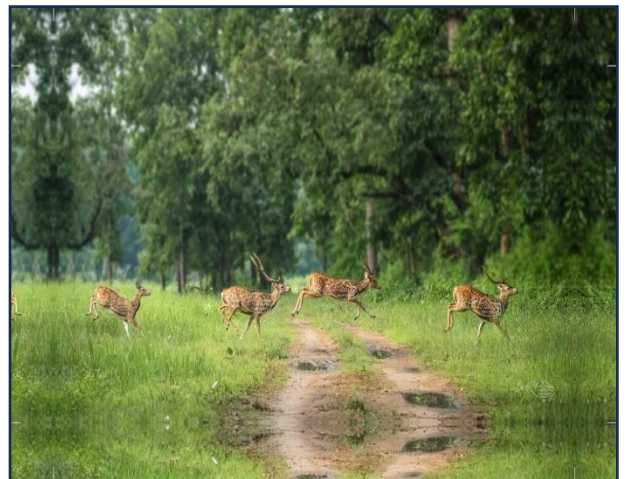

28" x 36"

₹30,000/-

IN-22
Asiatic Lion
30" x 42"
₹30,000/-

IN-23
Asiatic Lion
30" x 42"
₹30,000/-

IN-24
Asiatic Lion
30" x 42"
₹30,000/-

IN-25
Asiatic Lion
30" x 42"
₹30,000/-

IN-26
Asian elephant and jeep – dusk pic
30" x 42"
₹35,000/-