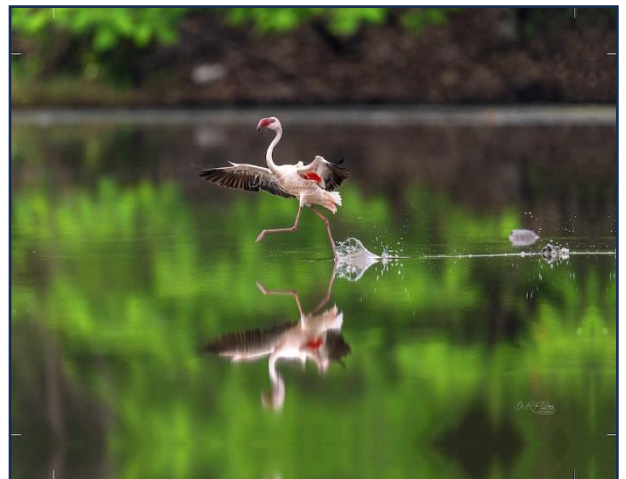

IN-45
Flamingos
30" x 42"
₹35,000/-