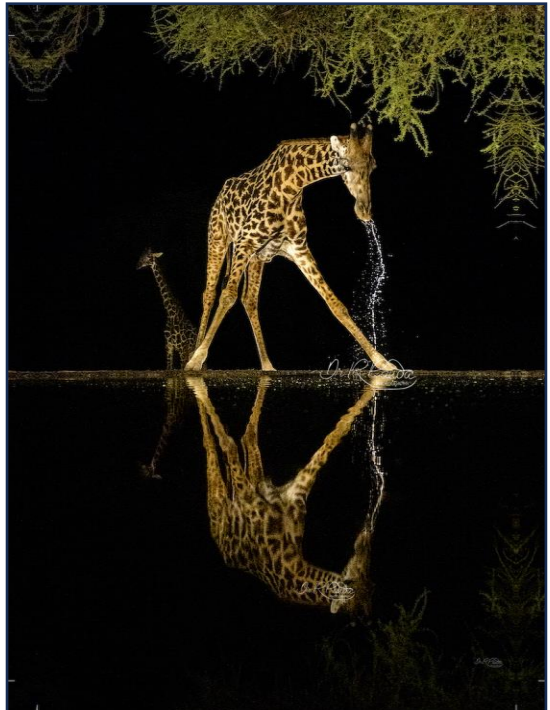

IN-01
Tiger Close-up – Head turned
42" x 60"
₹75,000/-

AF-46
Giraffe sparring, silhouette
24" x 34"
₹75,000/-

IN-2
Tiger – Portrait - Vertical
42" x 60"
₹75,000/-

IN-13
Sibling Tigers Under Ficus Tree and Blooms
30" x 42"
₹75,000/-

LIMITED EDITION

LIMITED EDITION

LIMITED EDITION

AF-43
Giraffe – setting sun
24" x 42"
₹60,000/-

LIMITED EDITION

AF-22
Craig V
30" x 42"
₹75,000/-

LIMITED EDITION

AF-37
Migration 2
28" x 52"
₹1,00,000/-

LIMITED EDITION

AF-15
Giraffe Drinking – NIGHT
54" x 66"
₹2,50,000/-

AF-54
Giraffes - evening sky and rocks
24" x 52"
₹1,00,000/-

AF-6
Warthog at water – NIGHT
30" x 42"
₹35,000/-

AF-12
Porcupine – Back-lit – NIGHT
24" x 34"
₹25,000/-