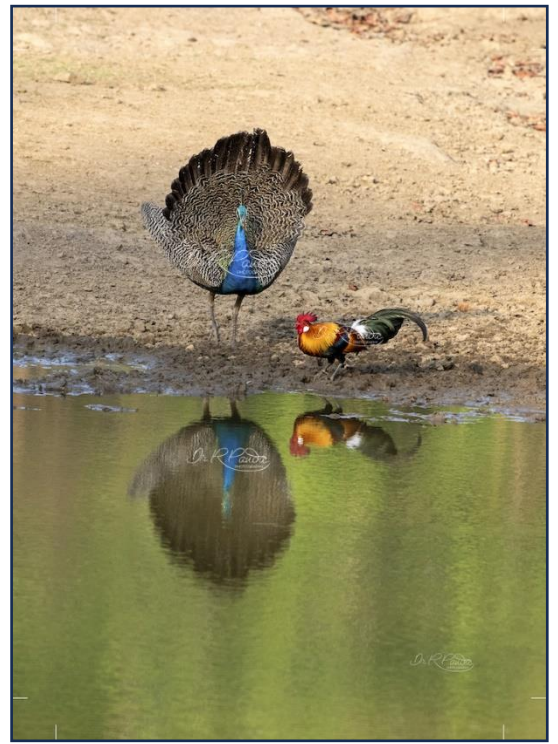

36" x 46"

₹45,000/-

IN-14

Tiger semi-submerged amid blooms

36" x 42"

₹60,000/-

IN-56

Plum-headed Parakeets

24" x 34"

₹25,000/-

IN-57

Chestnut-headed Bee-eaters

22" x 28"

₹25,000/-

IN-32
Asian Paradise Flycatcher
20" x 28"
₹25,000/-

IN-35
Asian Paradise Flycatcher
20" x 28"
₹25,000/-

IN-36
Asian Paradise Flycatcher
20" x 28"
₹25,000/-

IN-37
Asian Paradise Flycatcher
20" x 28"
₹25,000/-

IN-49
Flamingos – golden light
34" x 42"
₹35,000/-

IN-65
Peafowl and Red Junglefowl
24" x 34"
₹35,000/-