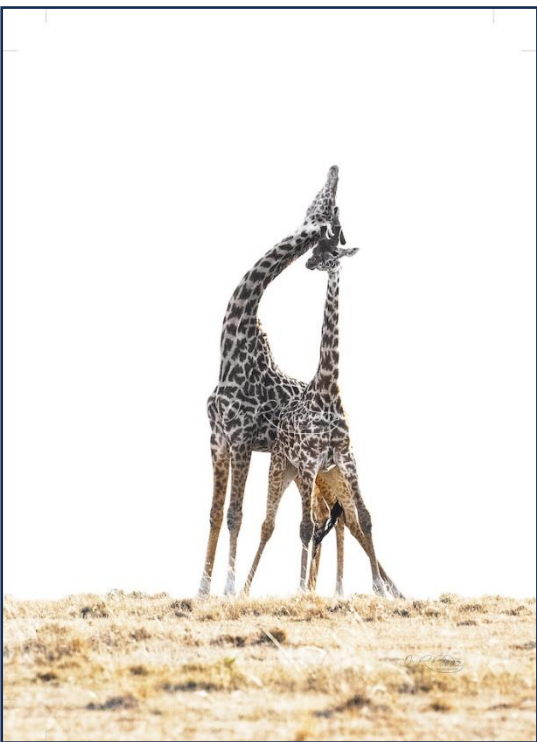

AF-8
Dikdik rim light – NIGHT
34" x 42"
₹35,000/-

AF-9
Hyena back light – NIGHT
30" x 42"
₹35,000/-

AF-14
Zebra pair at water – NIGHT
30" x 42"
₹50,000/-

AF-27
Tusker dusting
30" x 42"
₹75,000/-

AF-31
Close up of 2 lions in Ficus tree
30" x 42"
₹35,000/-

AF-59
Abstract antelope
24" x 34"
₹35,000/-

AF-41
Leopard running down a tree
30" x 42"
₹45,000/-

AF-42
Cheetah leaping across water
30" x 42"
₹60,000/-

AF-45
Giraffe high-key
24" x 34"
₹25,000/-

AF-55
Giraffe - rear, walking amid trees
30" x 36"
₹35,000/-