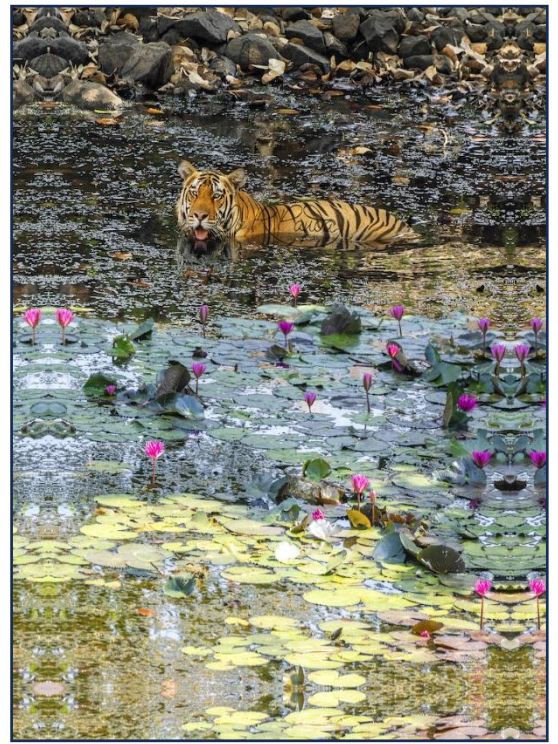

IN-72
Lions resting
30" x 42"
₹25,000/-

IN-76
Tiger Stripes
30" x 42"
₹25,000/-

IN-77
Collared Kingfisher
22" x 28"
₹25,000/-

IN-73
Oriental White-eye
24" x 24"
₹25,000/-

IN-4

Tiger – Water Reflection - Vertical

36" x 46"

₹45,000/-

IN-14

Tiger semi-submerged amid blooms

36" x 42"

₹60,000/-

IN-56

Plum-headed Parakeets