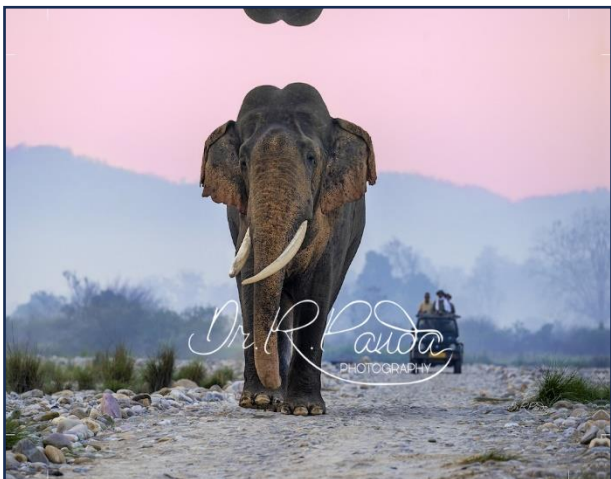

28" x 36"

₹30,000/-

IN-22
Asiatic Lion
30" x 42"
₹30,000/-

IN-23
Asiatic Lion
30" x 42"
₹30,000/-

IN-24
Asiatic Lion
30" x 42"
₹30,000/-

IN-25
Asiatic Lion
30" x 42"
₹30,000/-

IN-26
Asian elephant and jeep – dusk pic
30" x 42"
₹35,000/-