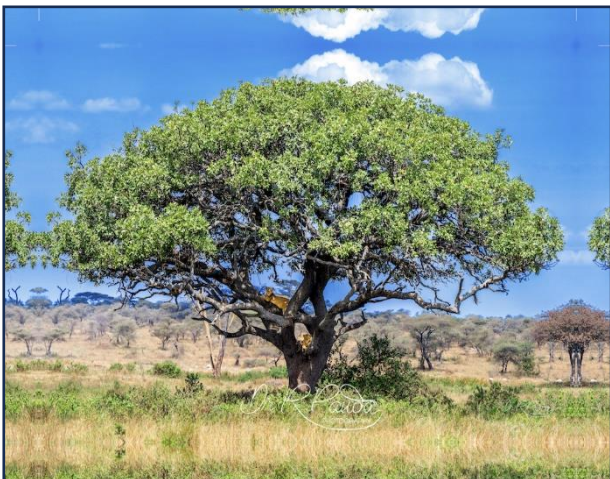

AF-30
2 lions in Ficus tree
24" x 34"
₹35,000/-