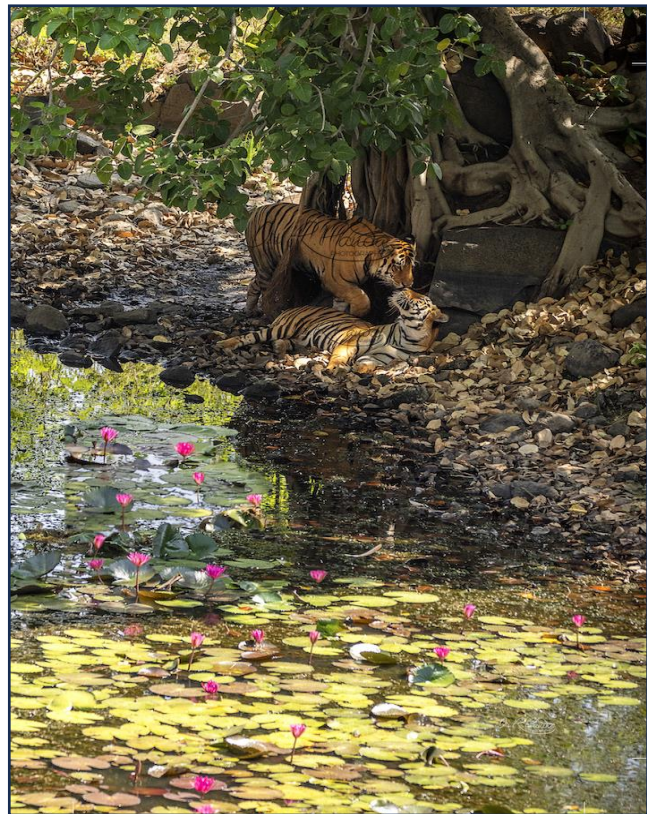

IN-01
Tiger Close-up – Head turned
42" x 60"
₹75,000/-

AF-46
Giraffe sparring, silhouette
24" x 34"
₹75,000/-

IN-2
Tiger – Portrait - Vertical
42" x 60"
₹75,000/-

IN-13
Sibling Tigers Under Ficus Tree and Blooms
30" x 42"
₹75,000/-