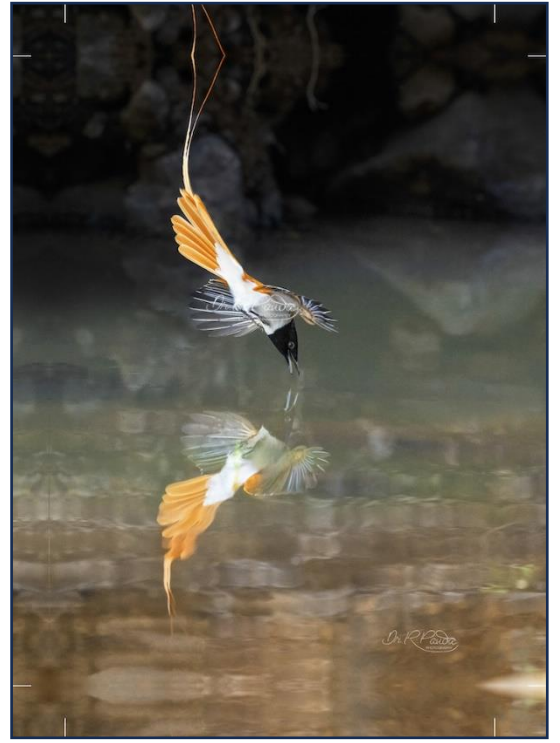

36" x 46"

₹45,000/-

IN-14

Tiger semi-submerged amid blooms

36" x 42"

₹60,000/-

IN-56

Plum-headed Parakeets

24" x 34"

₹25,000/-

IN-57

Chestnut-headed Bee-eaters

22" x 28"

₹25,000/-

IN-32
Asian Paradise Flycatcher
20" x 28"
₹25,000/-

IN-35
Asian Paradise Flycatcher
20" x 28"
₹25,000/-

IN-36
Asian Paradise Flycatcher
20" x 28"
₹25,000/-

IN-37
Asian Paradise Flycatcher
20" x 28"
₹25,000/-

IN-49
Flamingos – golden light
34" x 42"
₹35,000/-

IN-65
Peafowl and Red Junglefowl
24" x 34"
₹35,000/-

IN-61
Oriental darter
28" x 34"
₹35,000/-

IN-62
Oriental darter
28" x 34"
₹35,000/-

IN-74

Paradise flight and babbler

22" x 28"

₹25,000/-

IN-75

Ruby-throated Bulbul