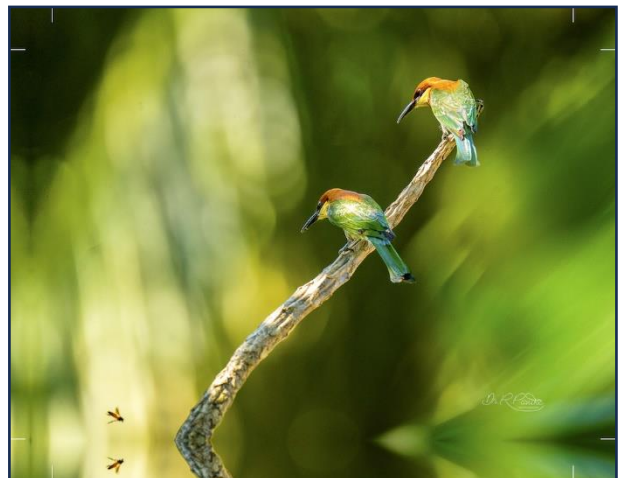

IN-46
Flamingos
30" x 42"
₹25,000/-

IN-47
Flamingos
30" x 42"
₹25,000/-

IN-48
Flamingos
24" x 42"
₹35,000/-

IN-55
Lorikeet – Vernal hanging-parrot
24" x 30"
₹25,000/-

IN-50
Flamingos – golden light
30" x 42"
₹35,000/-

IN-51
Flamingos – golden light
24" x 44"
₹35,000/-

IN-52
Kaleej pheasant
24" x 34"
₹25,000/-

IN-53
Blue whistling thrush
22" x 28"
₹25,000/-

IN-54
Red-billed Blue magpie
22" x 28"
₹25,000/-

IN-60
Greater Yellownappe - Woodpecker
22" x 28"
₹25,000/-

IN-58
Chestnut-headed Bee-eaters
22" x 28"
₹25,000/-

IN-59
Chestnut-headed Bee-eaters
22" x 28"
₹25,000/-

IN-63
Black-necked Stork
24" x 34"
₹35,000/-

IN-64
Flamingos in water in wind
30" x 44"
₹50,000/-