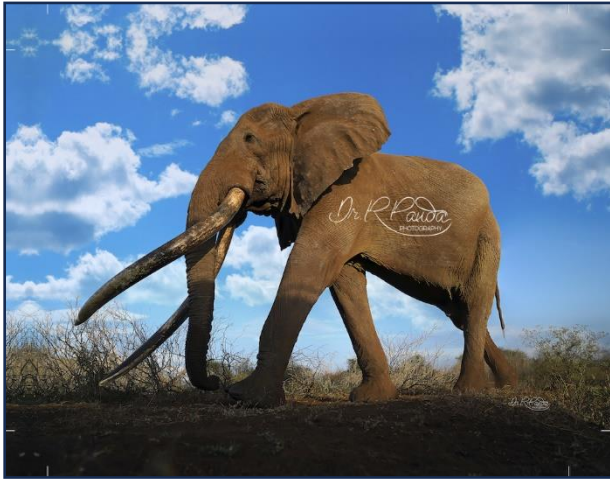

AF-23
 Craig
 36" x 46"
 ₹1,00,000/-

IN-16

Tigers – in turquoise waters in forest
42" x 54"
₹1,00,000/-

IN-3

Tiger solo in turquoise water
30" x 42"
₹75,000/-

LIMITED EDITION

IN-5

Tiger – Crossing river
42" x 54"
₹75,000/-

IN-15

Tigers – in turquoise waters in forest
42" x 54"
₹1,00,000/-

LIMITED EDITION

IN-1B

Tiger with paws up – low angle
36" X 46"
₹1,00,000/-

AF-36

Migration 1
30" x 42"
₹1,00,000/-

LIMITED EDITION

AF-24
Craig
30" x 42"
₹1,00,000/-

AF-24A
B/W of AF-24
30" x 42"
₹1,00,000/-

LIMITED EDITION

AF-25
Craig
30" X 42"
₹1,00,000/-

AF-25A
B/W of Af-25
30" X 42"
₹1,00,000/-

LIMITED EDITION

AF-16
Impala and Zebra – NIGHT
33" x 48"
₹75,000/-

IN-01
Tiger Close-up – Head turned
42" x 60"
₹75,000/-

AF-46
Giraffe sparring, silhouette
24" x 34"
₹75,000/-

IN-2
Tiger – Portrait - Vertical
42" x 60"
₹75,000/-

IN-13
Sibling Tigers Under Ficus Tree and Blooms
30" x 42"
₹75,000/-