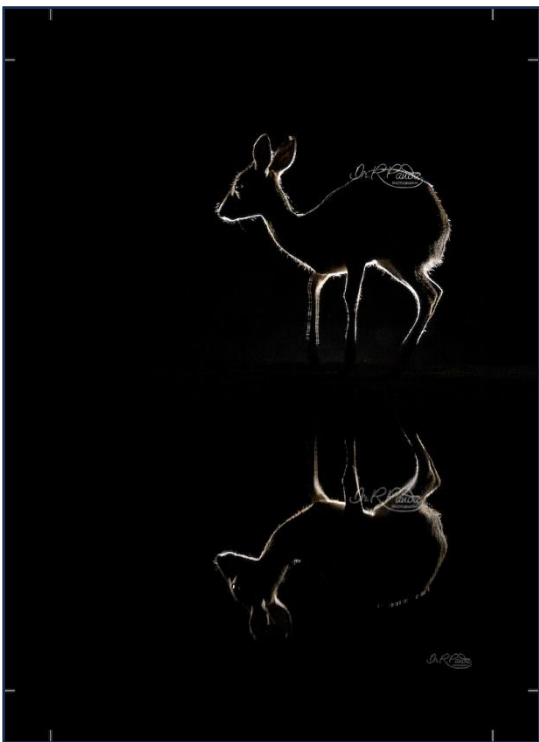

AF-61
Lion cubs
30" x 42"
₹35,000/-

AF-60
Lions bonding
24" x 34"
₹35,000/-

AF-62
Lion scratching
24" x 34"
₹35,000/-

AF-4
Rim-lit Leopard – NIGHT
37" x 42"
₹50,000

AF-5
Leopard drinking water – NIGHT
34" x 42"
₹50,000/-

AF-8
Dikdik rim light – NIGHT
34" x 42"
₹35,000/-

AF-9
Hyena back light – NIGHT
30" x 42"
₹35,000/-

AF-14
Zebra pair at water – NIGHT
30" x 42"
₹50,000/-

AF-27
Tusker dusting
30" x 42"
₹75,000/-

AF-31
Close up of 2 lions in Ficus tree
30" x 42"
₹35,000/-