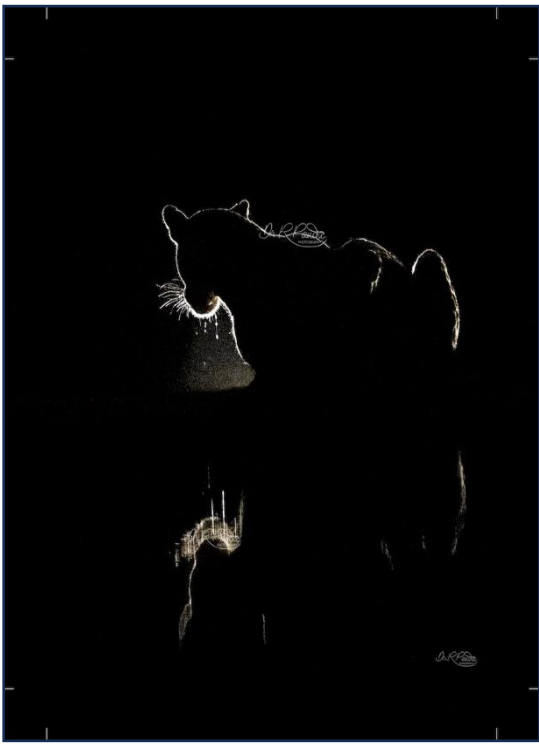

AF-58
Lion stretching
24" x 34"
₹30,000/-

AF-52
Paws up – Cheetah
24" x 34"
₹25,000/-

AF-56
Elephant and calf – B/W
24" x 34"
₹30,000/-

AF-57
Lioness scolding cub
26" x 34"
₹25,000/-

AF-48
Giraffe pair evening sky
33" x 46"
₹50,000/-

AF-61
Lion cubs
30" x 42"
₹35,000/-

AF-60
Lions bonding
24" x 34"
₹35,000/-

AF-62
Lion scratching
24" x 34"
₹35,000/-

AF-4
Rim-lit Leopard – NIGHT
37" x 42"
₹50,000

AF-5
Leopard drinking water – NIGHT
34" x 42"
₹50,000/-