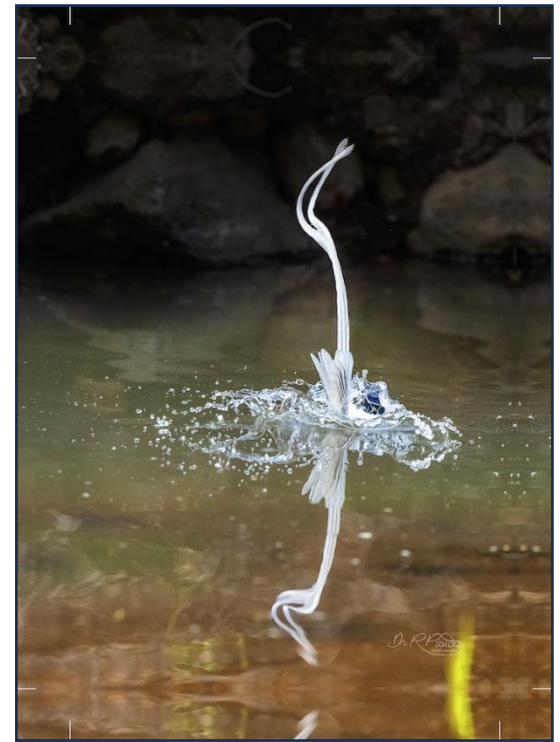

IN-37
Asian Paradise Flycatcher
20" x 28"
₹25,000/-