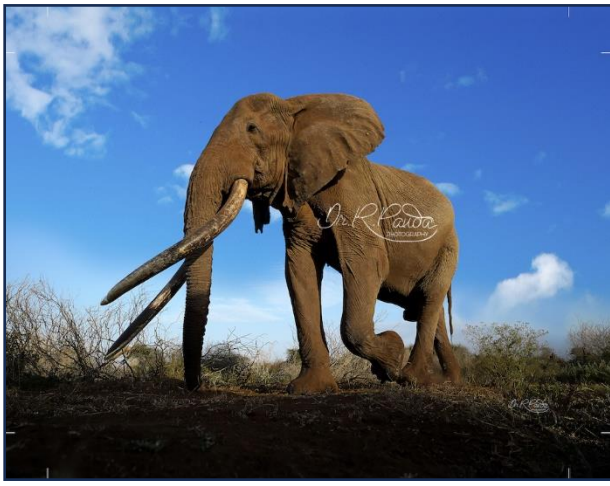

AF-23
 Craig
 36" x 46"
 ₹1,00,000/-

IN-16

Tigers – in turquoise waters in forest
42" x 54"
₹1,00,000/-

IN-3

Tiger solo in turquoise water
30" x 42"
₹75,000/-

LIMITED EDITION

IN-5

Tiger – Crossing river
42" x 54"
₹75,000/-

IN-15

Tigers – in turquoise waters in forest
42" x 54"
₹1,00,000/-

LIMITED EDITION

IN-1B

Tiger with paws up – low angle
36" X 46"
₹1,00,000/-

AF-36

Migration 1
30" x 42"
₹1,00,000/-

LIMITED EDITION

AF-24
Craig
30" x 42"
₹1,00,000/-

AF-24A
B/W of AF-24
30" x 42"
₹1,00,000/-

LIMITED EDITION

AF-25
Craig
30" X 42"
₹1,00,000/-

AF-25A
B/W of Af-25
30" X 42"
₹1,00,000/-

LIMITED EDITION

AF-16
Impala and Zebra – NIGHT
33" x 48"
₹75,000/-

IN-01
Tiger Close-up – Head turned
42" x 60"
₹75,000/-

AF-46
Giraffe sparring, silhouette
24" x 34"
₹75,000/-

IN-2
Tiger – Portrait - Vertical
42" x 60"
₹75,000/-

IN-13
Sibling Tigers Under Ficus Tree and Blooms
30" x 42"
₹75,000/-